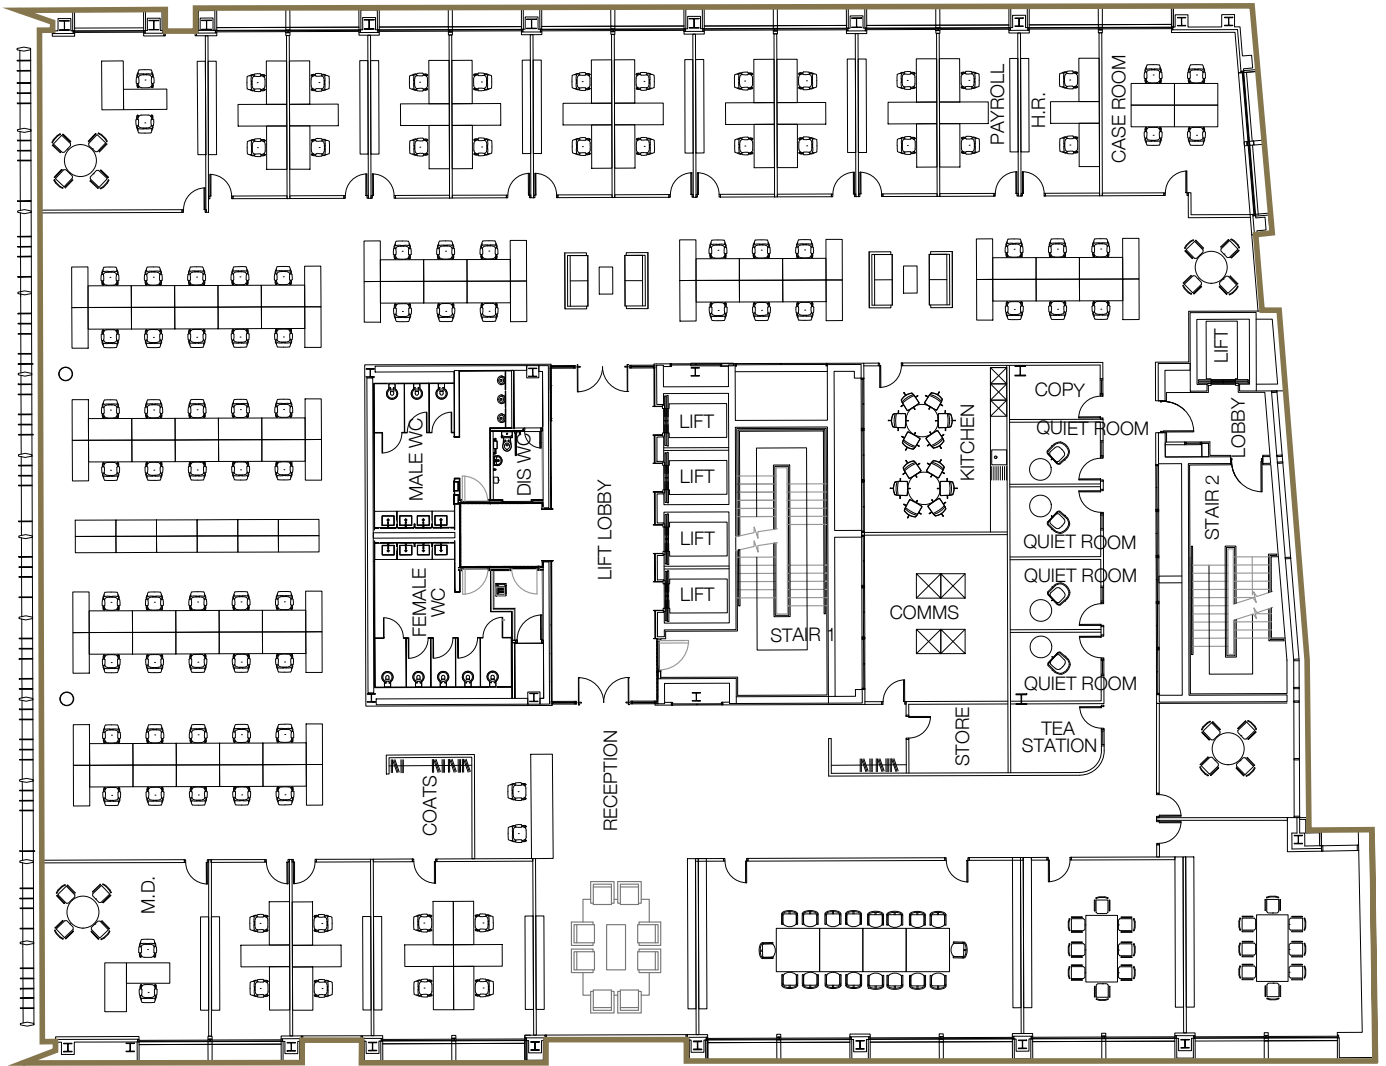

FINANCIAL

- 14 Person Board Room x 1
- 8 Person Meeting Room x 2
- 4 Person Meeting Room x 1
- 70 Person Briefing Room x 1
- Reception x 1
- Kitchen/ Tea Station x 2
- Comms Room x 1
- Video Conference Room x 2
- Open Plan Workspaces x 154
- Single Cellular Offices x 2
- Double Cellular Office x 2

DENSITY 1:8 SQ M

PROFESSIONAL

- 14 Person Board Room x 1
- 8 Person Meeting Room x 2
- 4 Person Meeting Room x 2
- Reception x 1
- Kitchen/ Tea Station x 2
- Comms Room x 1
- Quiet Room x 4
- Open Plan Workspaces x 60
- Single Cellular Offices x 2
- Double Cellular Office x 15

DENSITY 1:15 SQ M

TECHNOLOGY

- 14 Person Board Room x 1
- 8 Person Meeting Room x 2
- 4 Person Meeting Room x 2
- Reception x 1
- Kitchen / Tea Station x 2
- Comms Room x 2
- Quiet Room x 2
- Video Conference Room x 2
- Phone Booth x 2
- Open Plan Workspaces x 130
- Single Cellular Offices x 2
- Double Cellular Office x 2