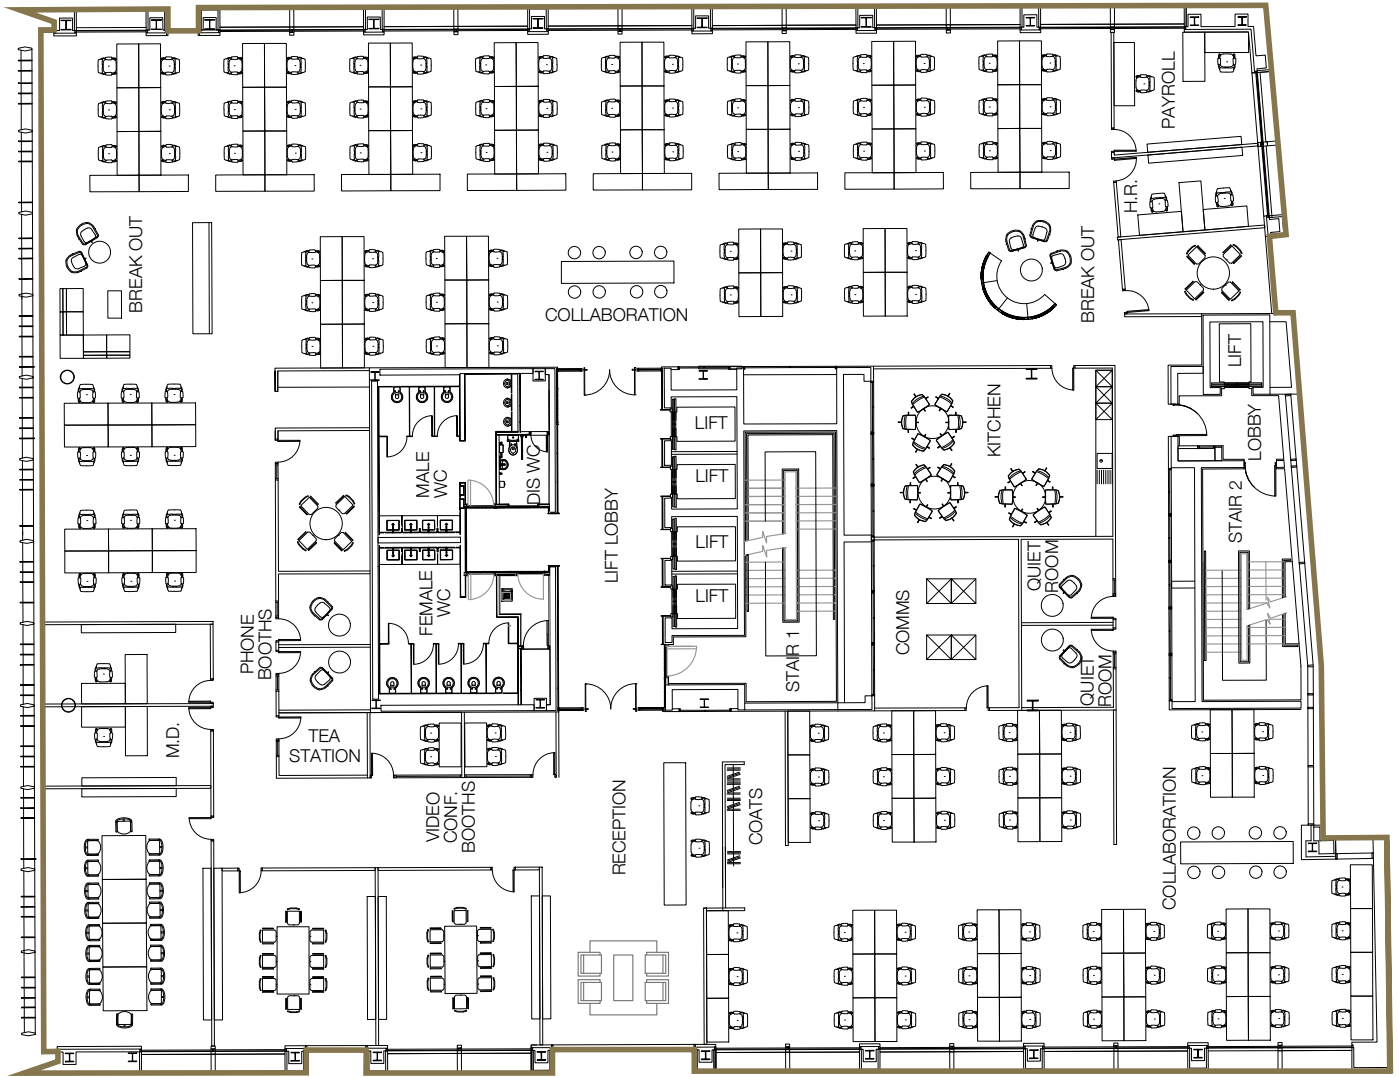

FINANCIAL

- 14 Person Board Room x 1
- 8 Person Meeting Room x 2
- 4 Person Meeting Room x 1
- 70 Person Briefing Room x 1
- Reception x 1
- Kitchen/ Tea Station x 2
- Comms Room x 1
- Video Conference Room x 2
- Open Plan Workspaces x 154
- Single Cellular Offices x 2
- Double Cellular Office x 2

DENSITY 1:8 SQ M

PROFESSIONAL

- 14 Person Board Room x 1
- 8 Person Meeting Room x 2
- 4 Person Meeting Room x 2
- Reception x 1
- Kitchen/ Tea Station x 2
- Comms Room x 1
- Quiet Room x 4
- Open Plan Workspaces x 60
- Single Cellular Offices x 2
- Double Cellular Office x 15

DENSITY 1:15 SQ M

TECHNOLOGY

- 14 Person Board Room x 1
- 8 Person Meeting Room x 2
- 4 Person Meeting Room x 2
- Reception x 1
- Kitchen / Tea Station x 2
- Comms Room x 2
- Quiet Room x 2
- Video Conference Room x 2
- Phone Booth x 2
- Open Plan Workspaces x 130
- Single Cellular Offices x 2
- Double Cellular Office x 2