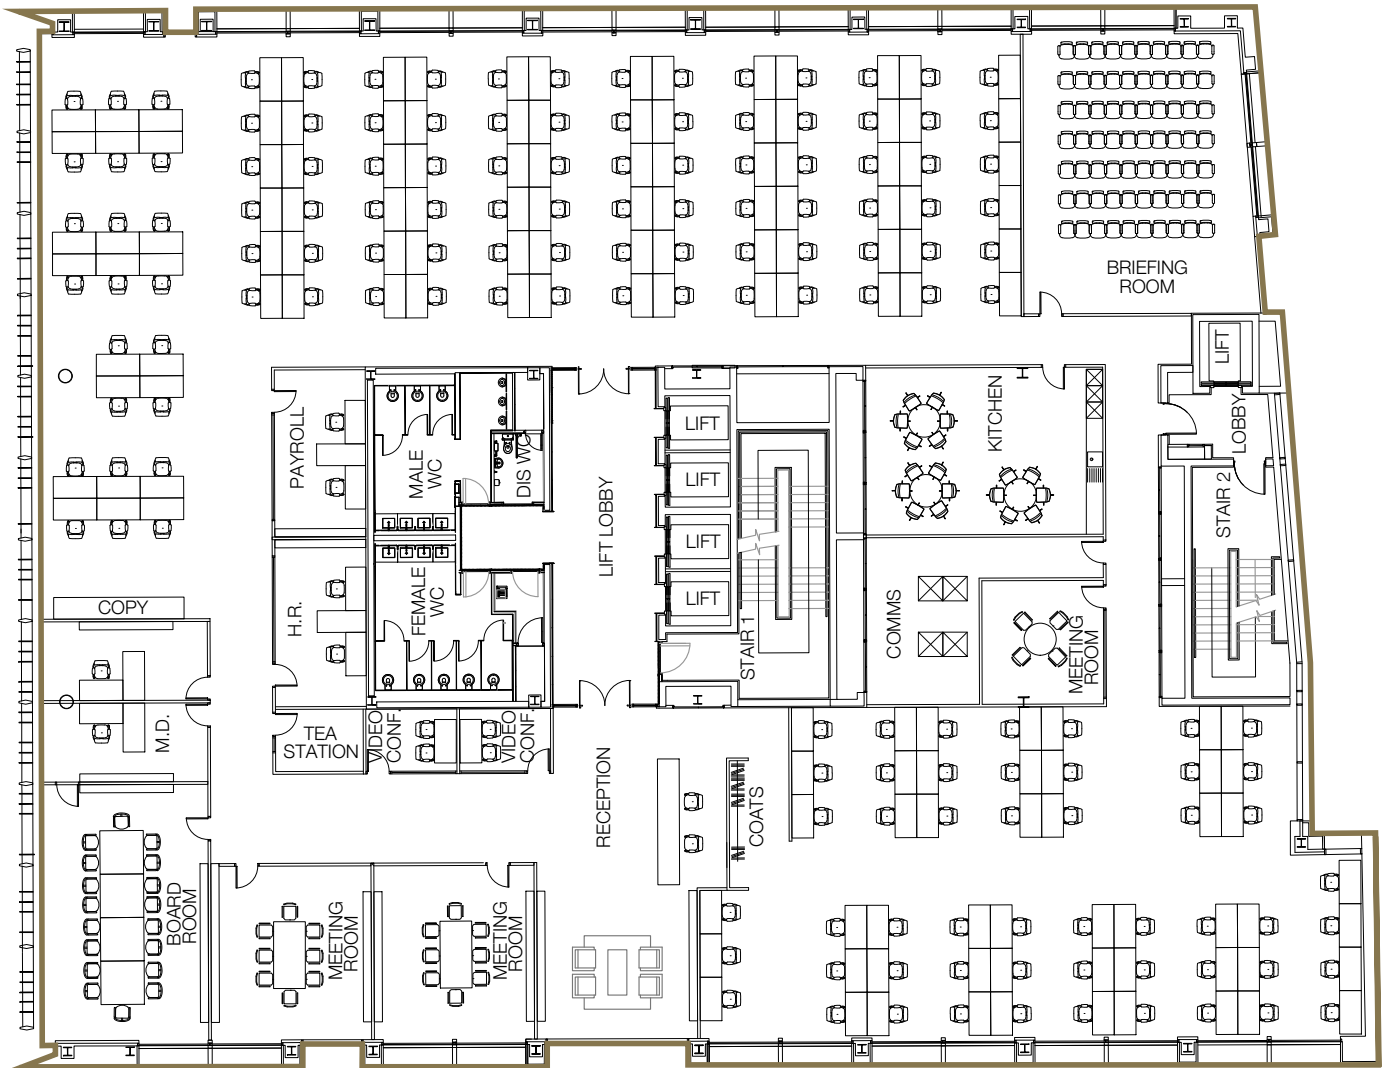

FINANCIAL

- 14 Person Board Room x 1
- 8 Person Meeting Room x 2
- 4 Person Meeting Room x 1
- 70 Person Briefing Room x 1
- Reception x 1
- Kitchen/ Tea Station x 2
- Comms Room x 1
- Video Conference Room x 2
- Open Plan Workspaces x 154
- Single Cellular Offices x 2
- Double Cellular Office x 2

DENSITY 1:8 SQ M

PROFESSIONAL

- 14 Person Board Room x 1
- 8 Person Meeting Room x 2
- 4 Person Meeting Room x 2
- Reception x 1
- Kitchen/ Tea Station x 2
- Comms Room x 1
- Quiet Room x 4
- Open Plan Workspaces x 60
- Single Cellular Offices x 2
- Double Cellular Office x 15

DENSITY 1:15 SQ M

TECHNOLOGY

- 14 Person Board Room x 1
- 8 Person Meeting Room x 2
- 4 Person Meeting Room x 2
- Reception x 1
- Kitchen / Tea Station x 2
- Comms Room x 2
- Quiet Room x 2
- Video Conference Room x 2
- Phone Booth x 2
- Open Plan Workspaces x 130
- Single Cellular Offices x 2
- Double Cellular Office x 2